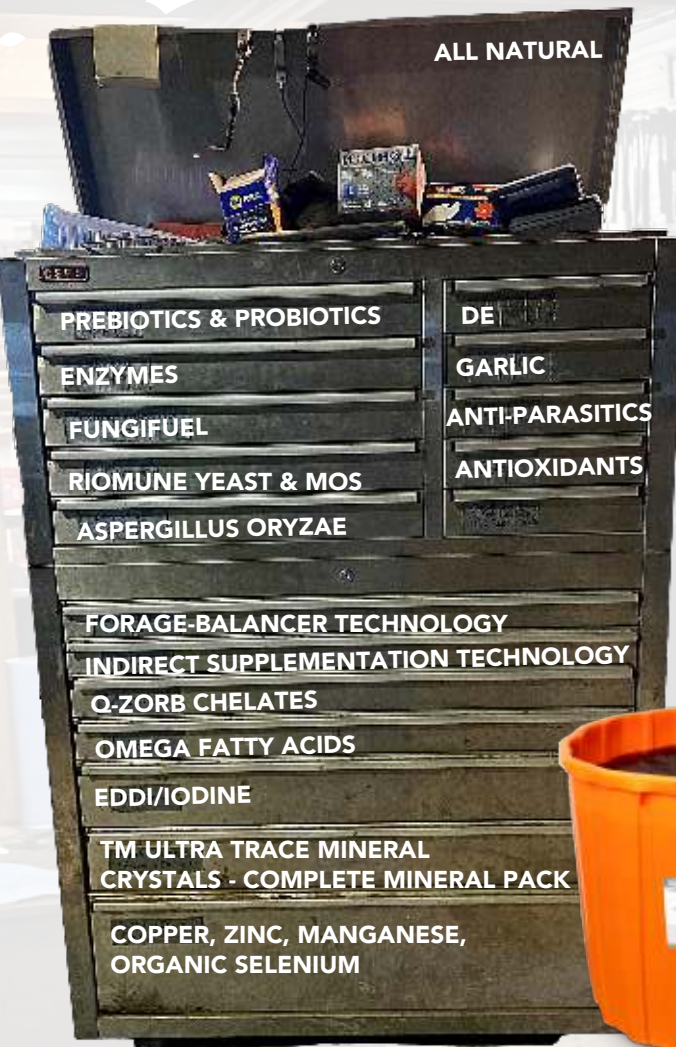

WHAT'S IN YOUR SUPPLEMENT TOOLBOX?

MAKE SURE YOU'RE GETTING THE MOST BANG FOR YOUR BUCK!

SCAN TO WATCH THE VIDEO:

FEED 1 PROGRAM FOR 46 CENTS / HD / DAY

FEED MULTIPLE PROGRAMS FOR 60 CENTS / HD / DAY

A DEEPER DIVE.

LET'S TAKE A LOOK AT WHAT EACH OF THESE "TOOLBOX" COMPONENTS DO!

RIOMAX

NUTRIZORB - MULTI-COMPONENT DIGESTION PACK

ESQORT - 100% PROTECTED KEY TRACE MINERALS
THAT REACH THE BLOODSTREAM

Q-SEL - ORGANIC SELENIUM

DE - INTERNAL PARASITE CONTROL

EDDI - FOOT ROT CONTROL

FUNGIFUEL - FEEDS MICROBES & INCREASES LIGNIN
BREAKDOWN OF FORAGE

FLAXPAC - OMEGA FATTY ACIDS

RIOMUNE YEAST & MOS - IMPROVES GUT HEALTH

INDIRECT SUPPLEMENTATION TECHNOLOGY -
BETTER-UTILIZE HAY AND GRASS