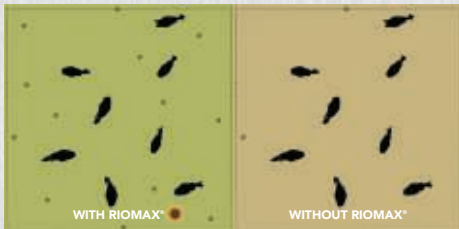

WHAT ABOUT WHEN YOU'RE GRAZING?

Whether you're feeding hay, feeding a ration, or grazing out on pasture, the science works exactly the same. With hay you will see 15-30% savings, with grazing you will see 15-30% more grazing days per pasture or 15-30% increased carrying capacity of that pasture.

MORE GRAZING DAYS